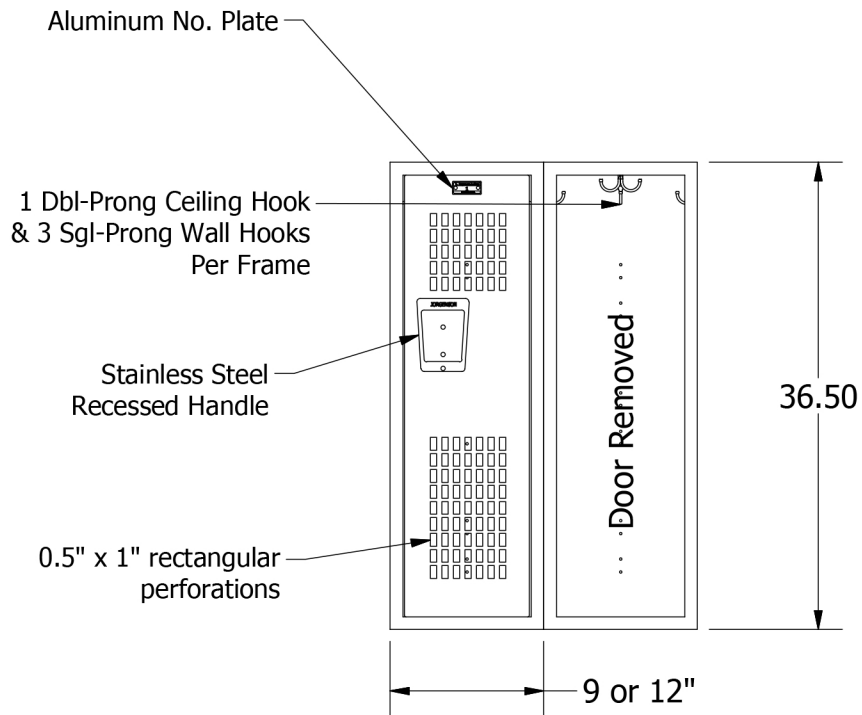

36.5" High Single Tier Jorgenson Ventilated Locker

Allow $\frac{1}{16}$ " growth per frame

Jorgenson Lockers

1239 South 700 West
Salt Lake City, UT 84104
101 Johnston Circle
Palmetto, GA 30268

Jorgenson Lockers